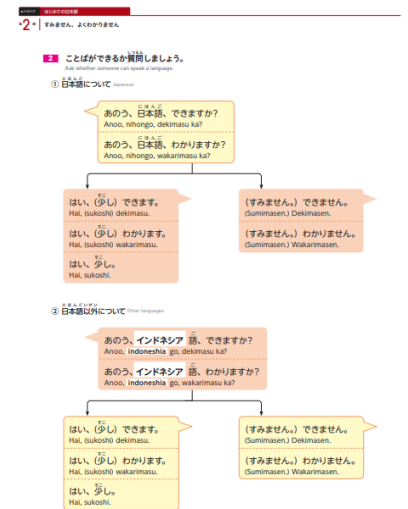

What will we do?

Class overview

Textbook

We will use the textbook “IRODORI Starter.” We will select the pages used in class from the textbook, make them into a PDF, and send them by email. ✉